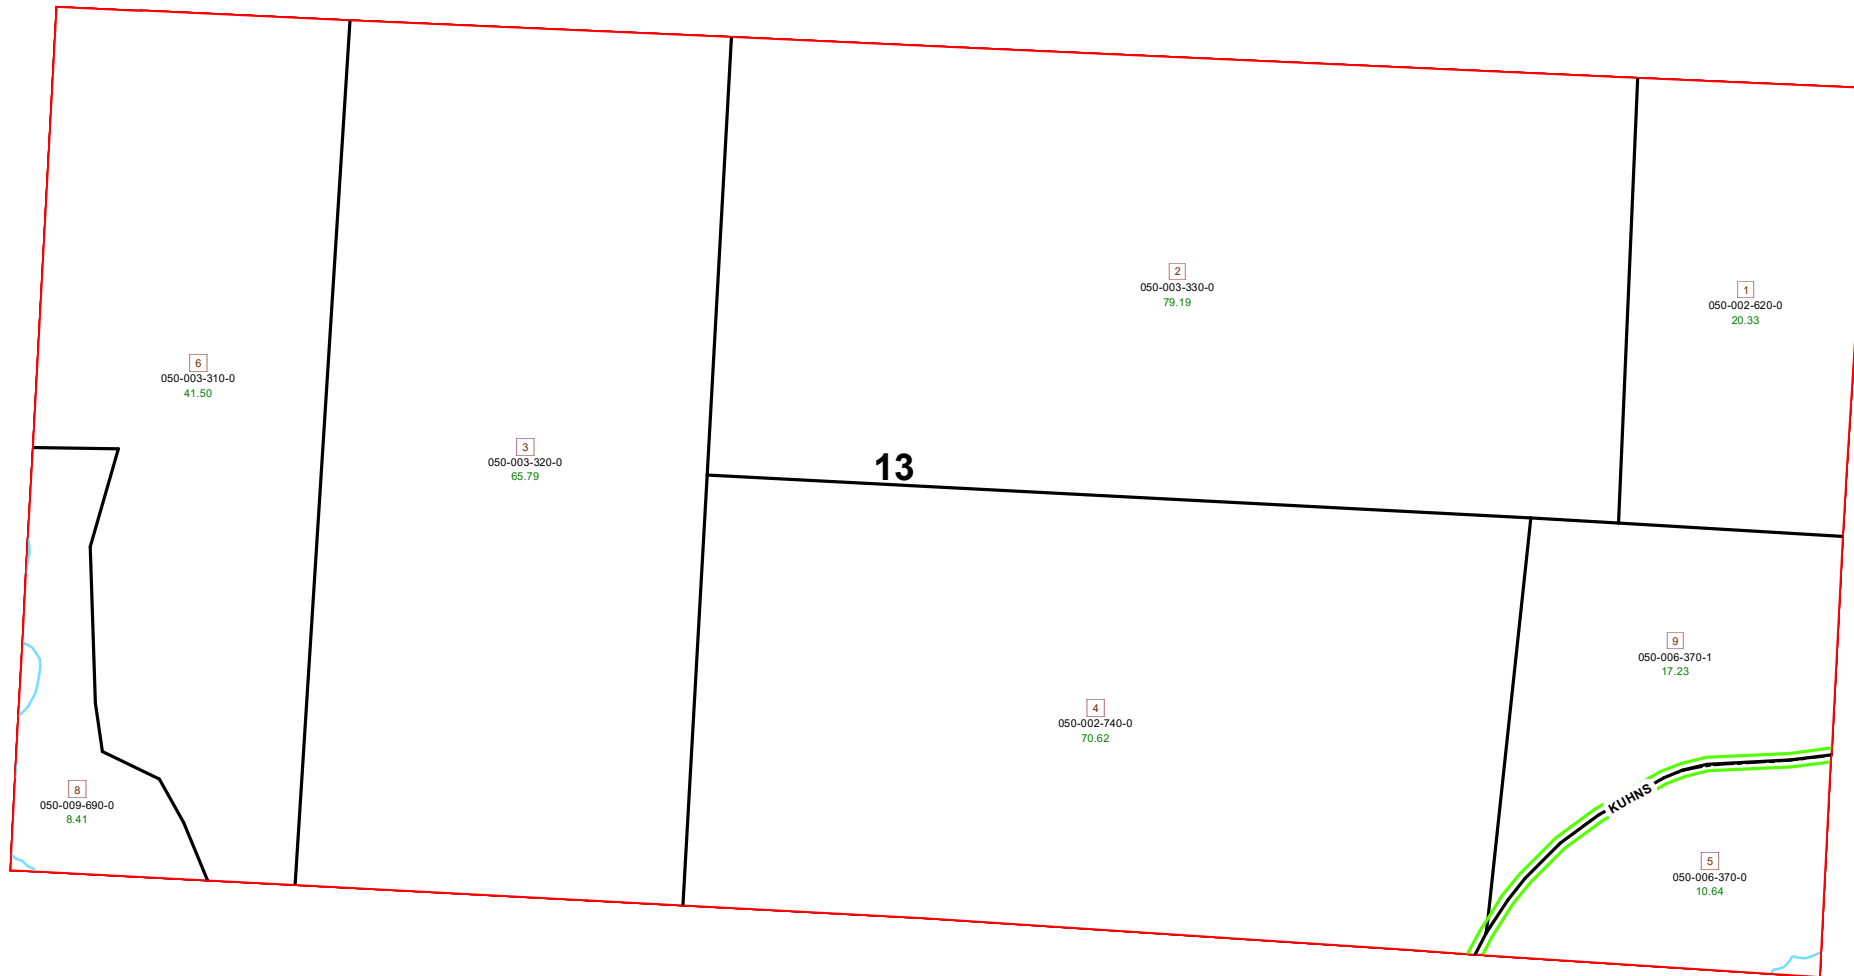

HOMER TOWNSHIP FRACTION 13 R13 TWP 7 MORGAN COUNTY, OH

PIN	VOL	PAGE	Owner	LegalDescr	Acres
050-006-370-0	OR78	642	MINGUS ANN E & RALPH PAUL MINGUS	R13 T07 S00 FR 13	10.644
050-006-370-1	OR224	3442	MINGUS RALPH PAUL & ANN E TRUSTEES	R13 T07 S00 FR 13	17.236
050-002-740-0	OR221	2951	RINI WILLIAM T & LUDOVINA CO TRUSTEES	R13 T07 S00 FR 13	70.627
050-003-330-0	OR233	2847	SMITH LESTER D & ROBERT BREEDING & L	R13 T07 S00 FR 13	79.194
050-003-320-0	OR233	2847	SMITH LESTER D & ROBERT BREEDING & L	R13 T07 S00 FR 13	65.798
050-003-310-0	OR233	2847	SMITH LESTER D & ROBERT BREEDING & L	R13 T07 S00 FR 13	41.5
050-002-620-0	OR22	320	VAUGHAN GEORGE W IV	R13 T07 S00 FR 13,	20.337
050-009-690-0	OR220	1362	WAGNER KEVIN S & KELLEEN	R13 T07 S00 SD 7-8	8.411

Boundaries	
-----	Hidden
-----	Roads
-----	County
-----	Parcel
-----	Lot
-----	Township
-----	Parcels
-----	Hydro
-----	ROW
-----	Section

Disclaimer: The information that these maps contains is for reference purposes only. Please bring any errors to the attention of the Engineer's Office staff.
Thank you